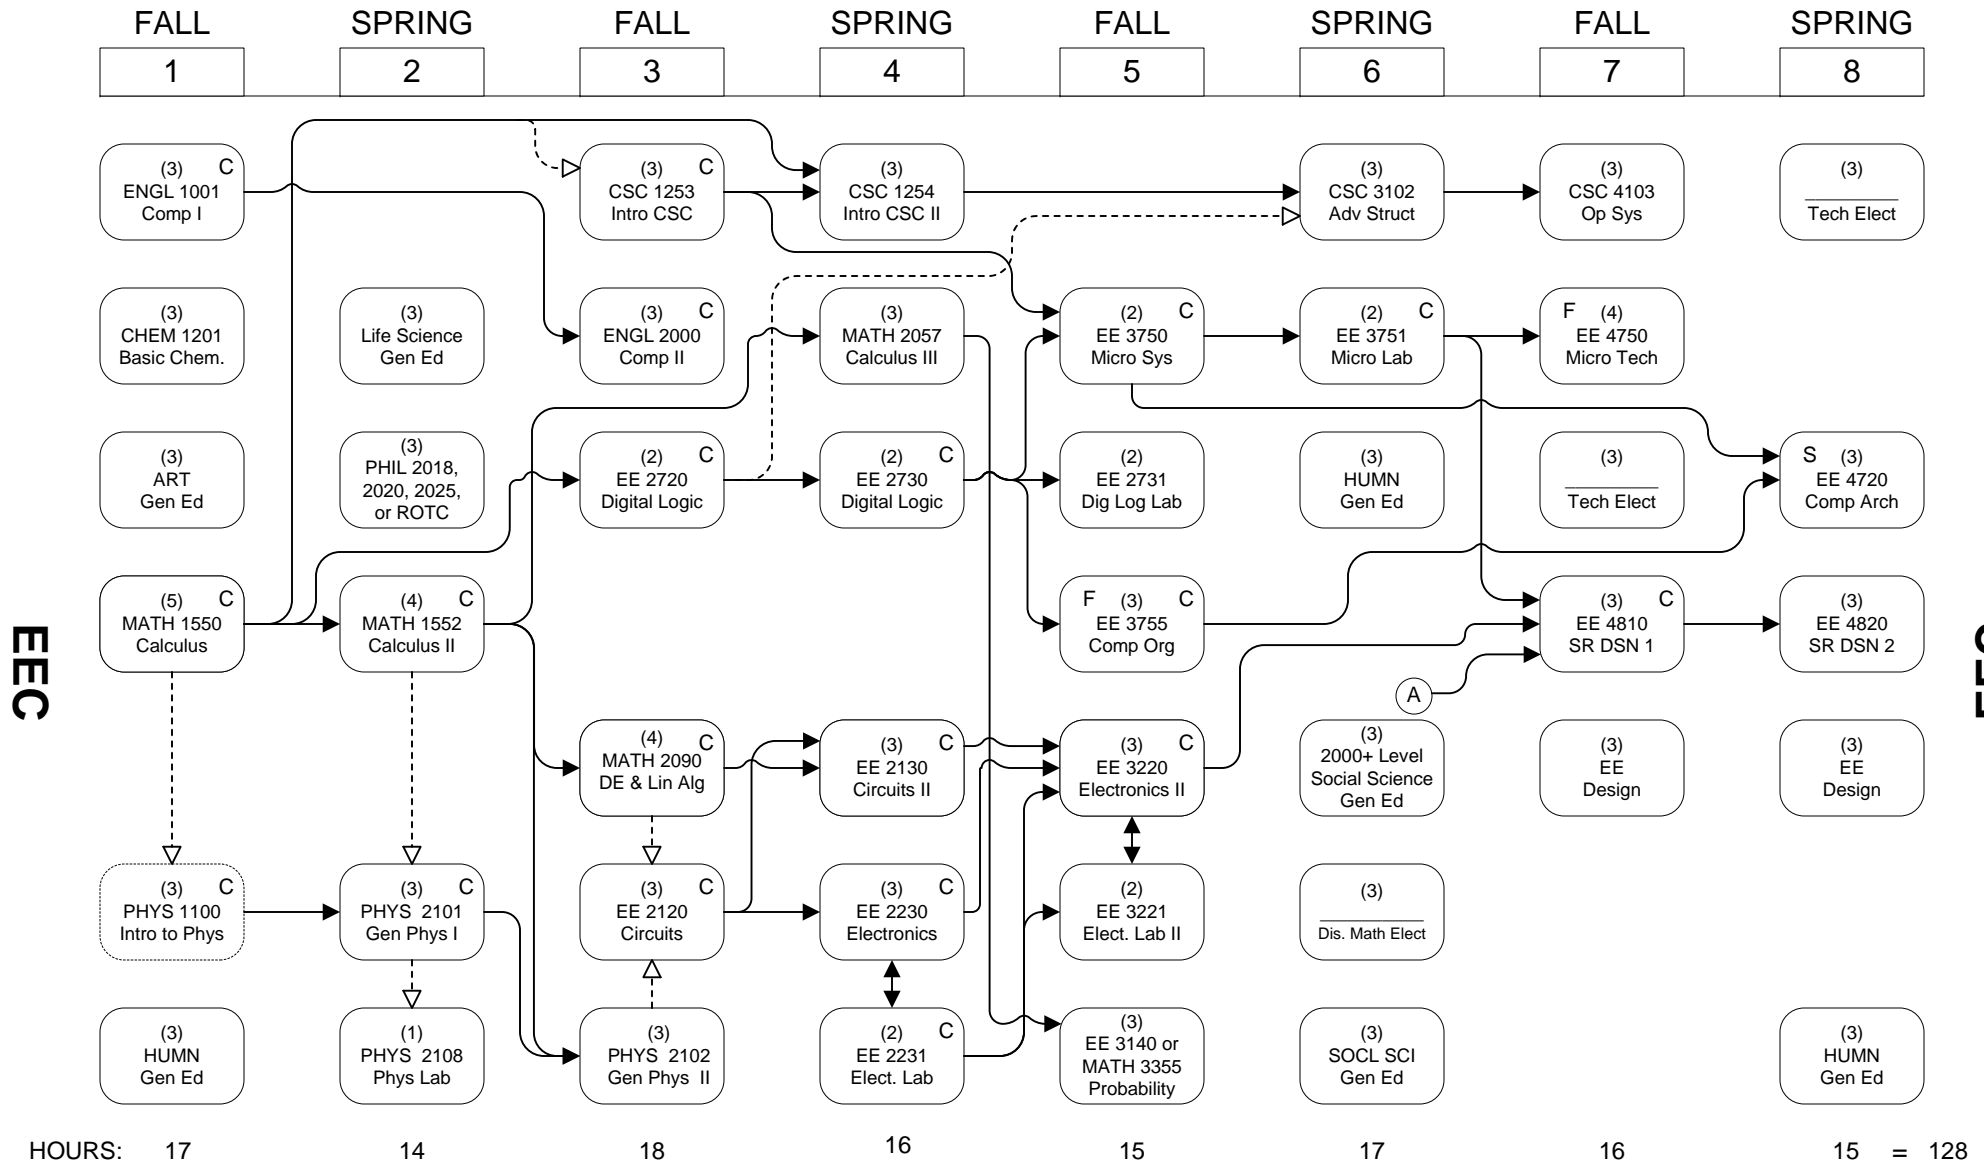

# COMPUTER ENGINEERING

EEC

EEC

- > Credit required
  - - - - -> Credit or registration required
  - ↔ Co-registration required
- General Education –  
See 2011-2012 General Catalog

## FLOWCHART LEGEND

- C Grade of "C" or better required BEFORE moving on to next course
  - S Class offered in Spring semester only
  - F Class offered in Fall semester only
- 102 Elec Engr Bldg Computer Engineering Office