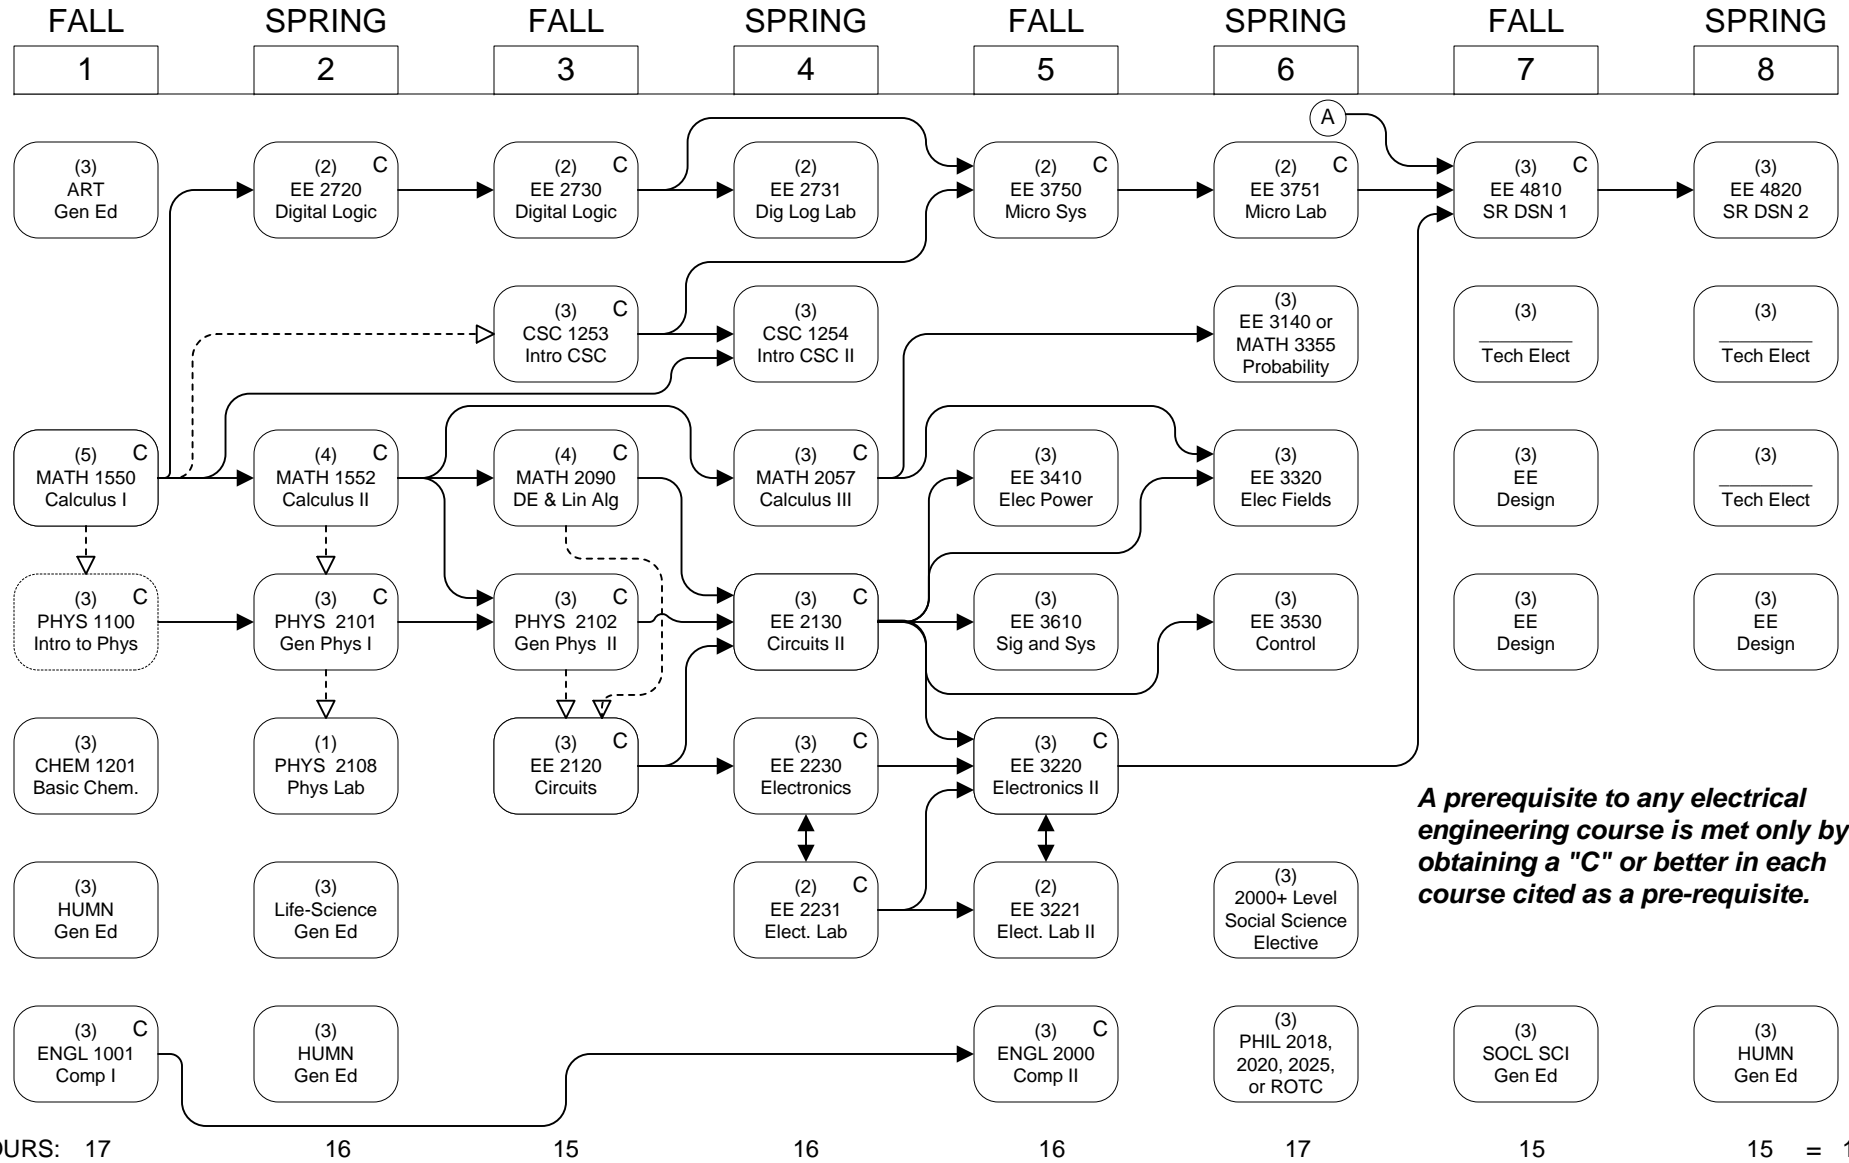

ELECTRICAL ENGINEERING

A prerequisite to any electrical engineering course is met only by obtaining a "C" or better in each course cited as a pre-requisite.

	Credit required	<h2>FLOWCHART LEGEND</h2> <p>C Grade of "C" or better required BEFORE moving on to next course</p> <p>(A) In addition to EE 3751 and EE 3220, the prerequisite is senior standing and one of 3410, 3530, 3610 or 3755</p>
	Credit or registration required	
	Co-registration required	
General Education – See 2012-2013 General Catalog		102 Elec Engr Bldg Electrical Engineering Office
		Revised 05DEC12