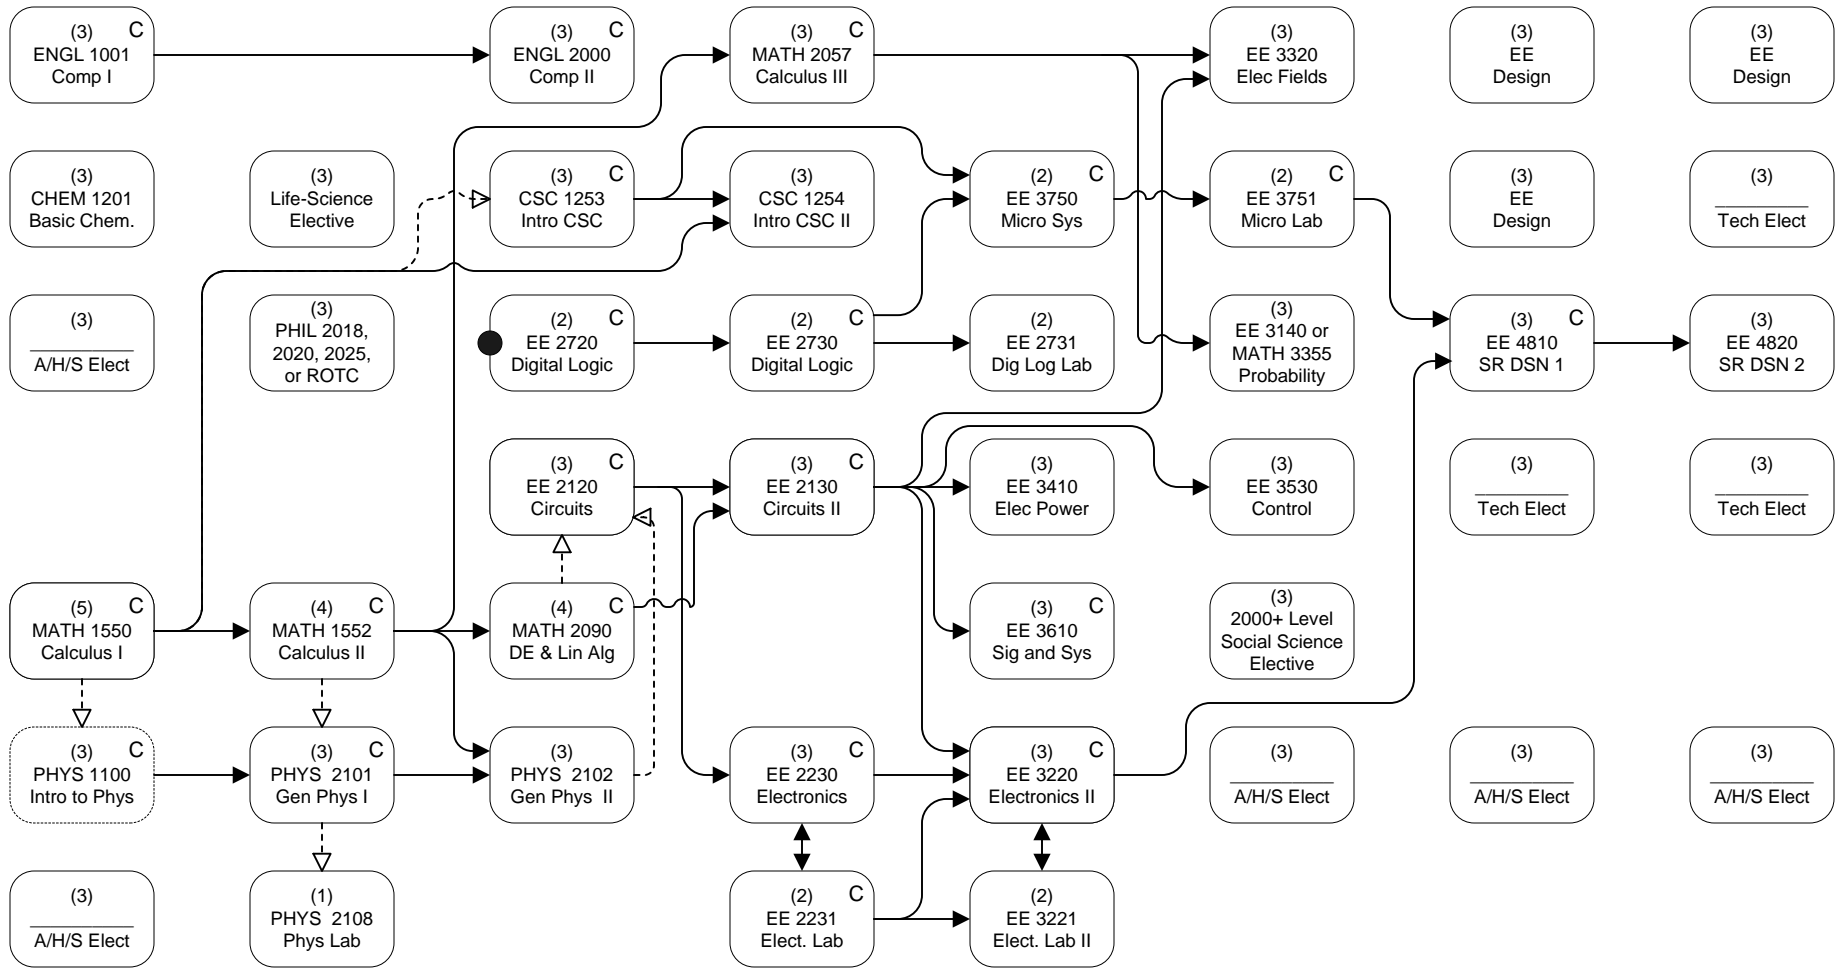

ELECTRICAL ENGINEERING

FALL	SPRING	FALL	SPRING	FALL	SPRING	FALL	SPRING
1	2	3	4	5	6	7	8

HOURS: 17 14 18 16 15 17 15 15 = 127

FLOWCHART LEGEND

<p>—————▶ Credit required</p> <p>- - - - -▶ Credit or registration required</p> <p>◄———— Co-registration required</p>	<p>C Grade of "C" or better required BEFORE moving on to next course</p> <p>● Must be admitted to college before enrollment</p>	
---	---	--