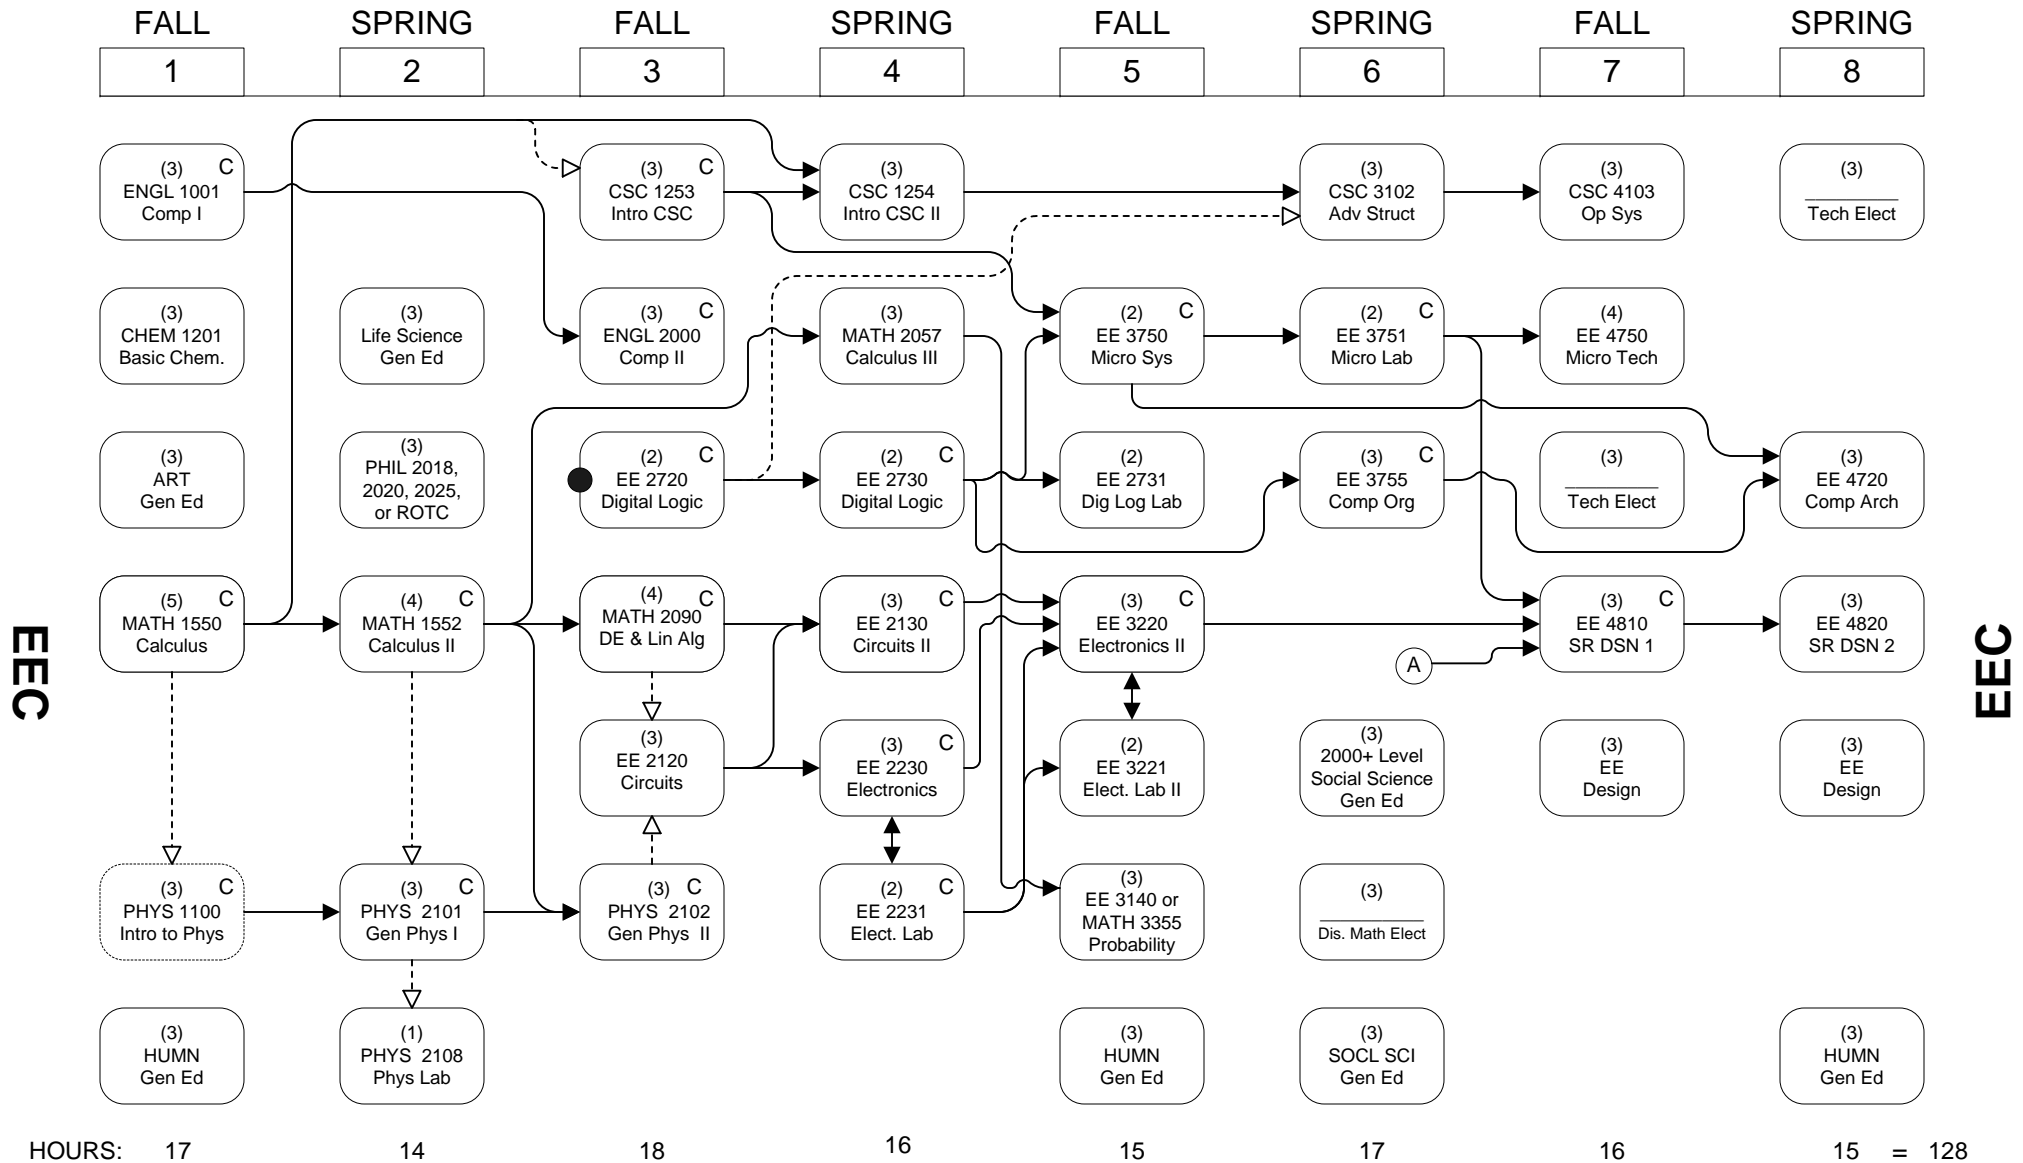

TOTAL HOURS = 128

COMPUTER ENGINEERING

2010-2011
REV 2

<p>—————▶ Credit required</p> <p>- - - - -▶ Credit or registration required</p> <p>◄———— Co-registration required</p> <p>General Education – See 2010-2011 General Catalog</p>	<h2>FLOWCHART LEGEND</h2> <p>C Grade of "C" or better required BEFORE moving on to next course</p> <p>● Must be admitted to college before enrollment</p> <p>102 Elec Engr Bldg Computer Engineering Office</p>	<p>Ⓐ In addition to EE 3751 and EE 3220, the prerequisite is senior standing and one of 3410, 3530, 3610 or 3755</p>
--	--	--