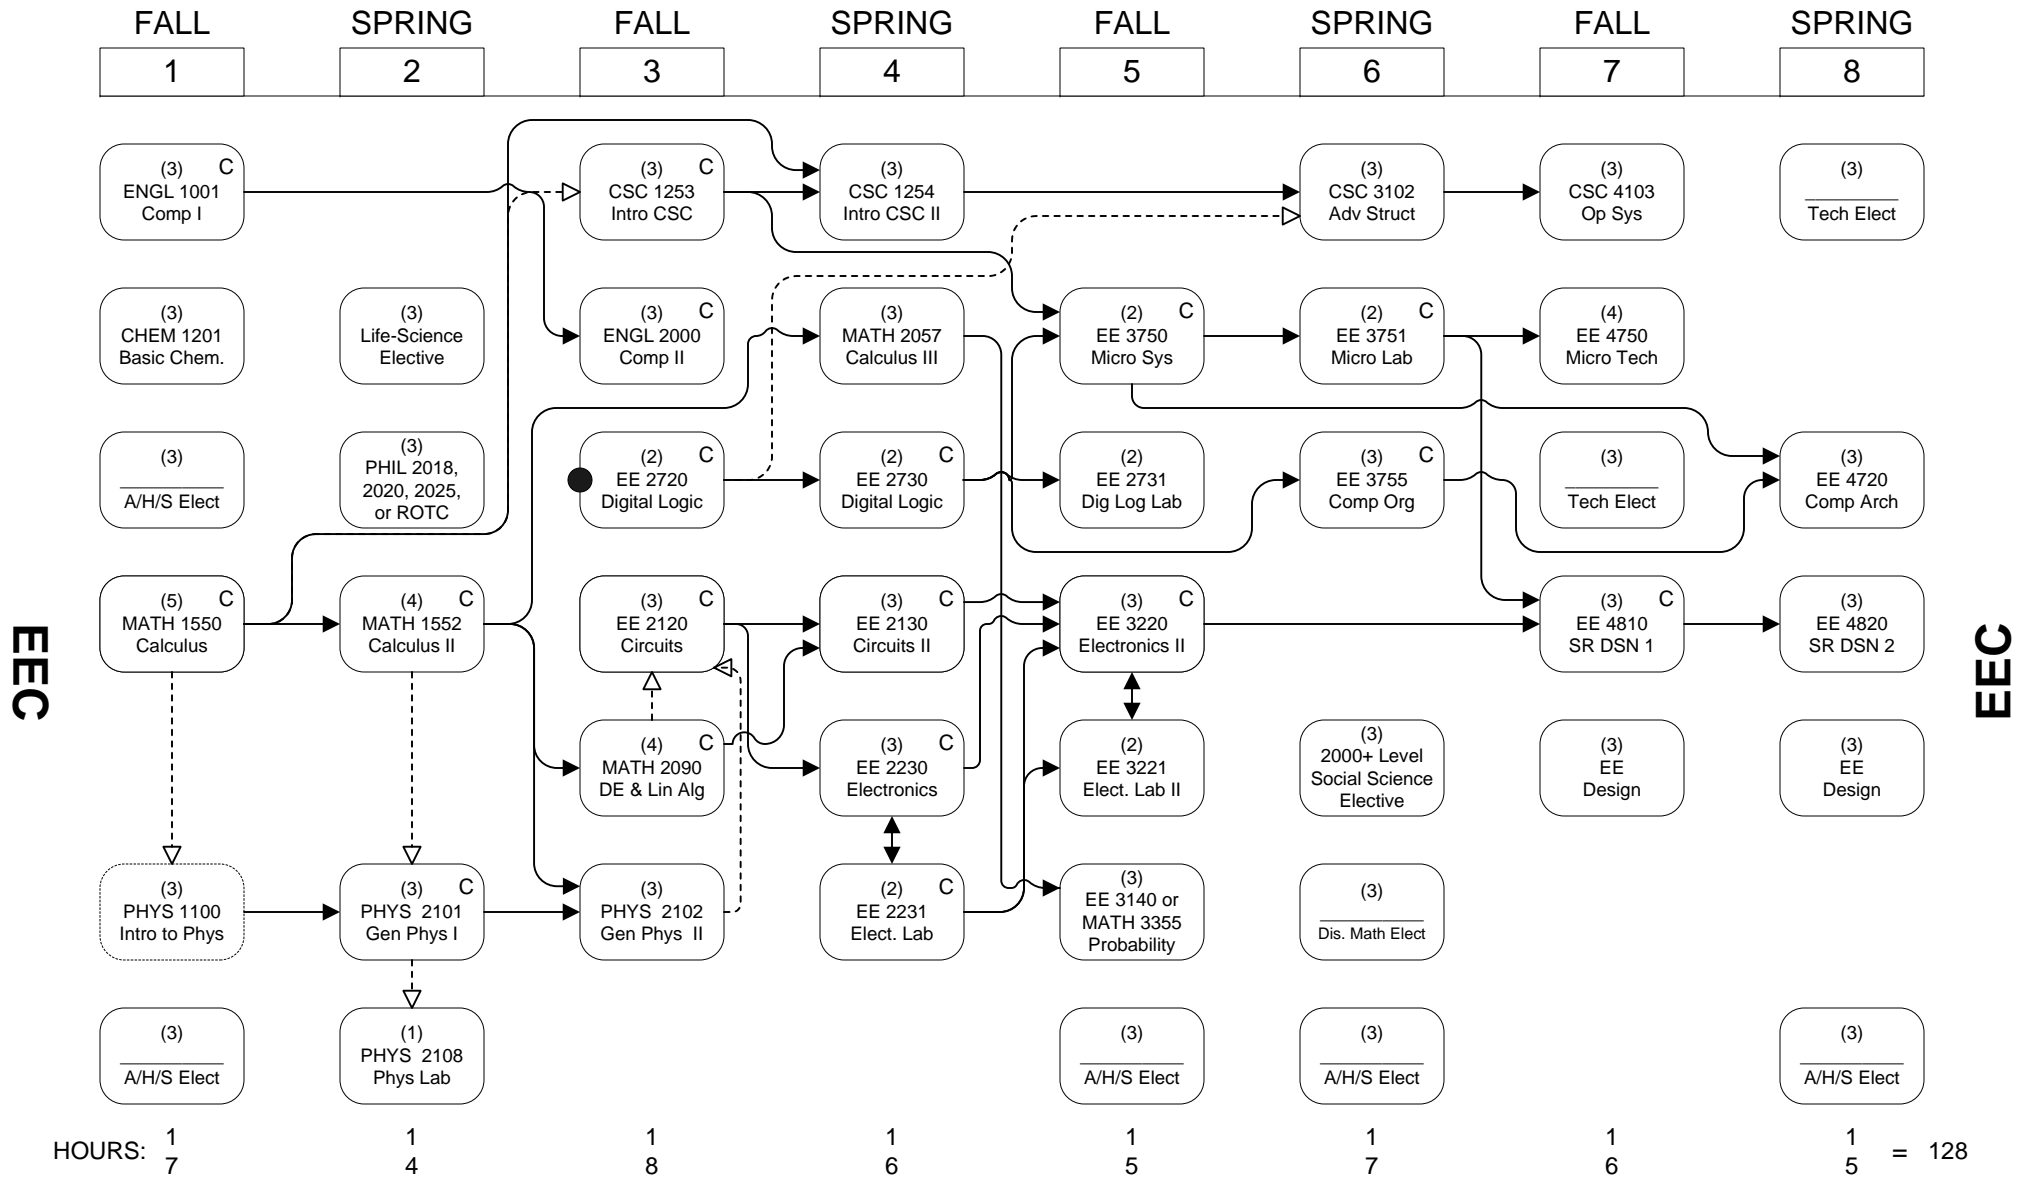

# COMPUTER ENGINEERING

EEC

EEC

## FLOWCHART LEGEND

- ▶ Credit required
- - - - -▶ Credit or registration required
- ◄————▶ Co-registration required

- C Grade of "C" or better required BEFORE moving on to next course
- Must be admitted to college before enrollment