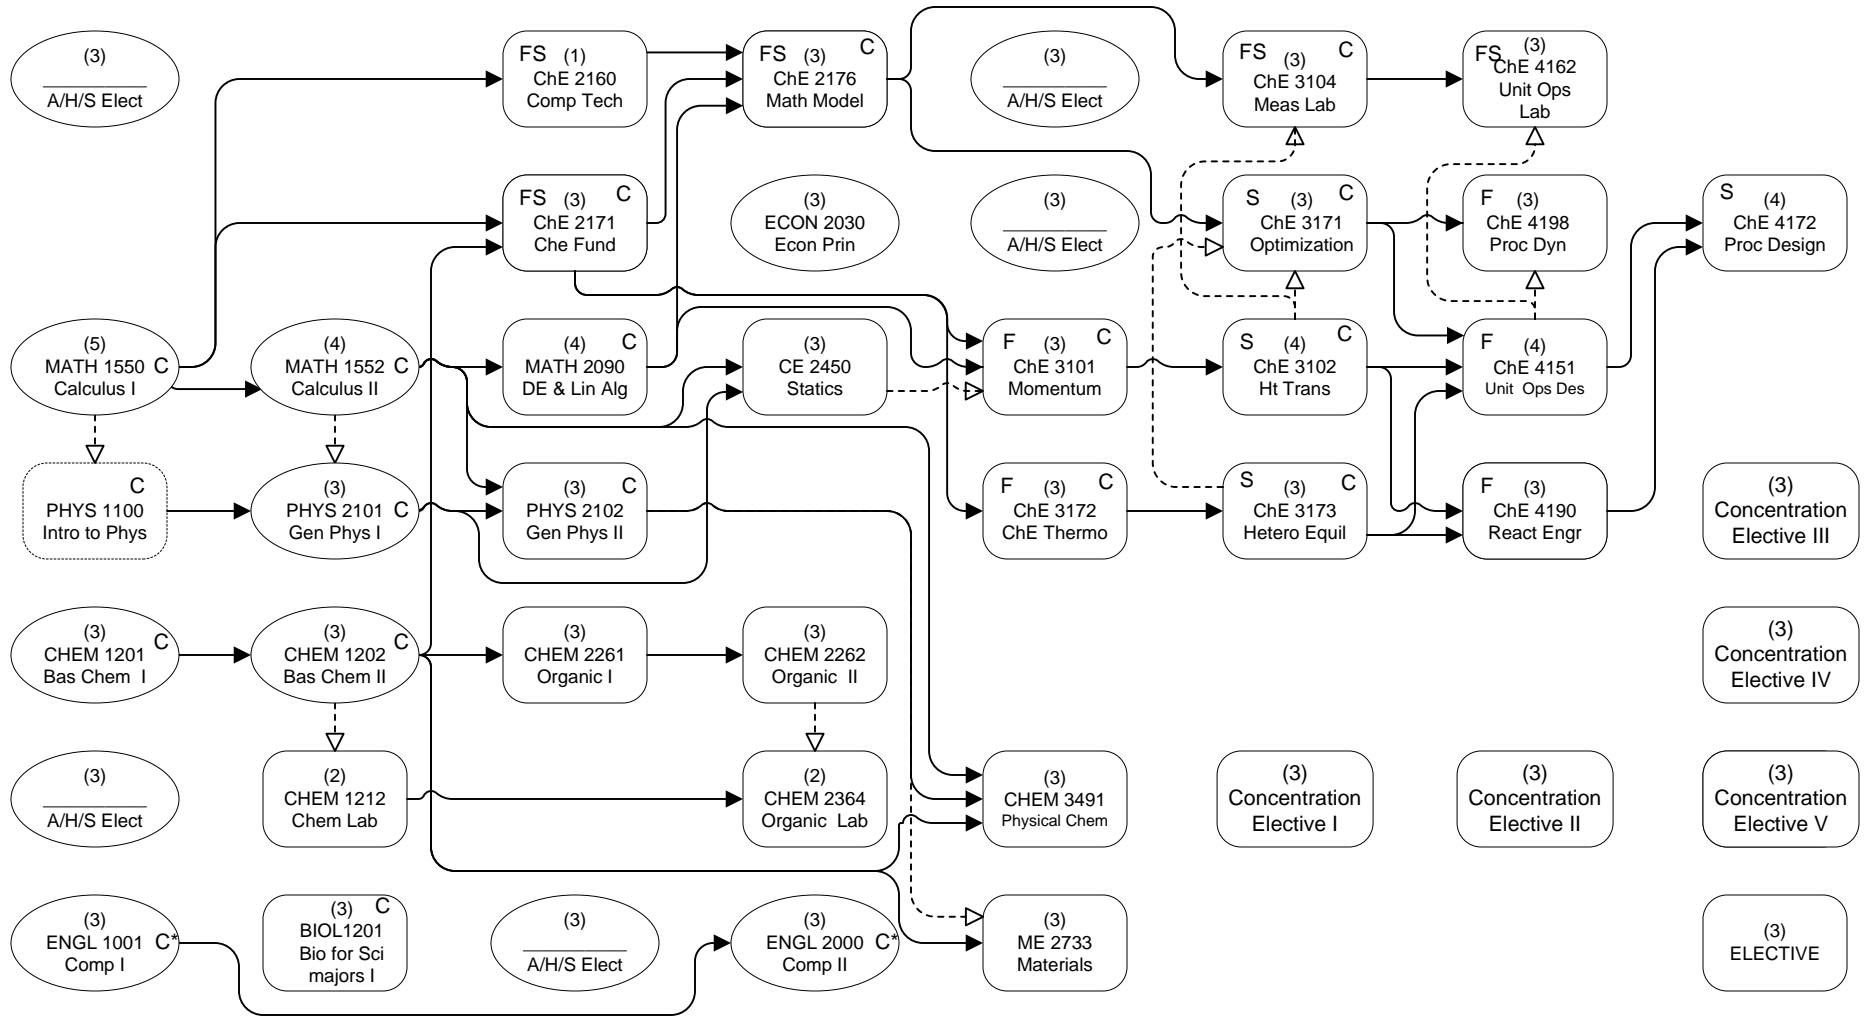

CHE

Che

HOURS: 17 15 17 17 18 16 16 16 = 132

FLOWCHART LEGEND	
	Credit required
	Credit or registration required
110 ChE Bldg	Chemical Engineering Office
A/H/S	General Education Arts/Humanities/Social Sciences
C*	Grade of "C" or better required in all English courses
C	Grade of "C" or better in these courses is required before enrolling in any subsequent courses that cite them as a prerequisite.
FS	Course taught both fall and spring semesters
F	Course taught in fall only
S	Course taught in spring only