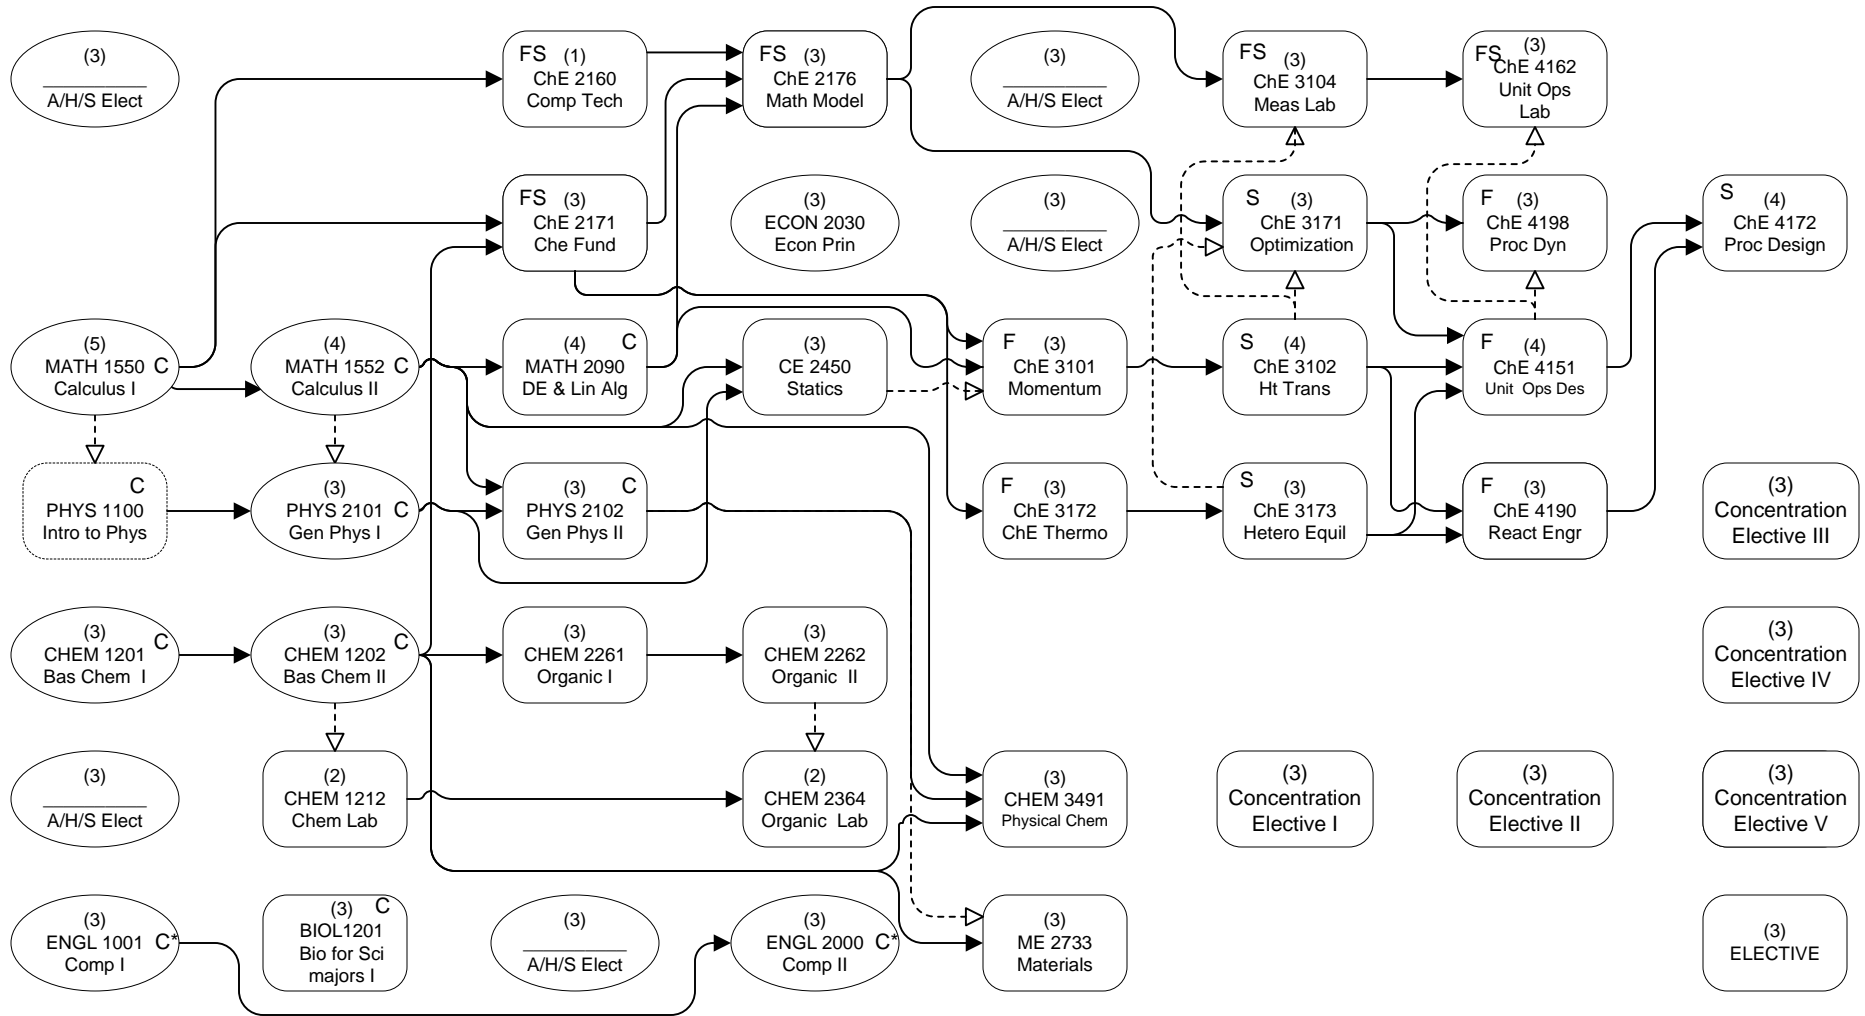

CHE

CHE

HOURS: 17                      15                      17                      17                      18                      16                      16                      16 = 132

FLOWCHART LEGEND		
	Credit required	
	Credit or registration required	
110 ChE Bldg	Chemical Engineering Office	
A/H/S	General Education Arts/Humanities/Social Sciences	
C*	Grade of "C" or better required in all English courses	
C	Grade of "C" or better in these courses before any ChE course other than 2171 or 2160.	
FS	Course taught both fall and spring semesters	
F	Course taught in fall only	
S	Course taught in spring only	
<b>110 Chem Engr Bldg    Chemical Engineering Office</b>		