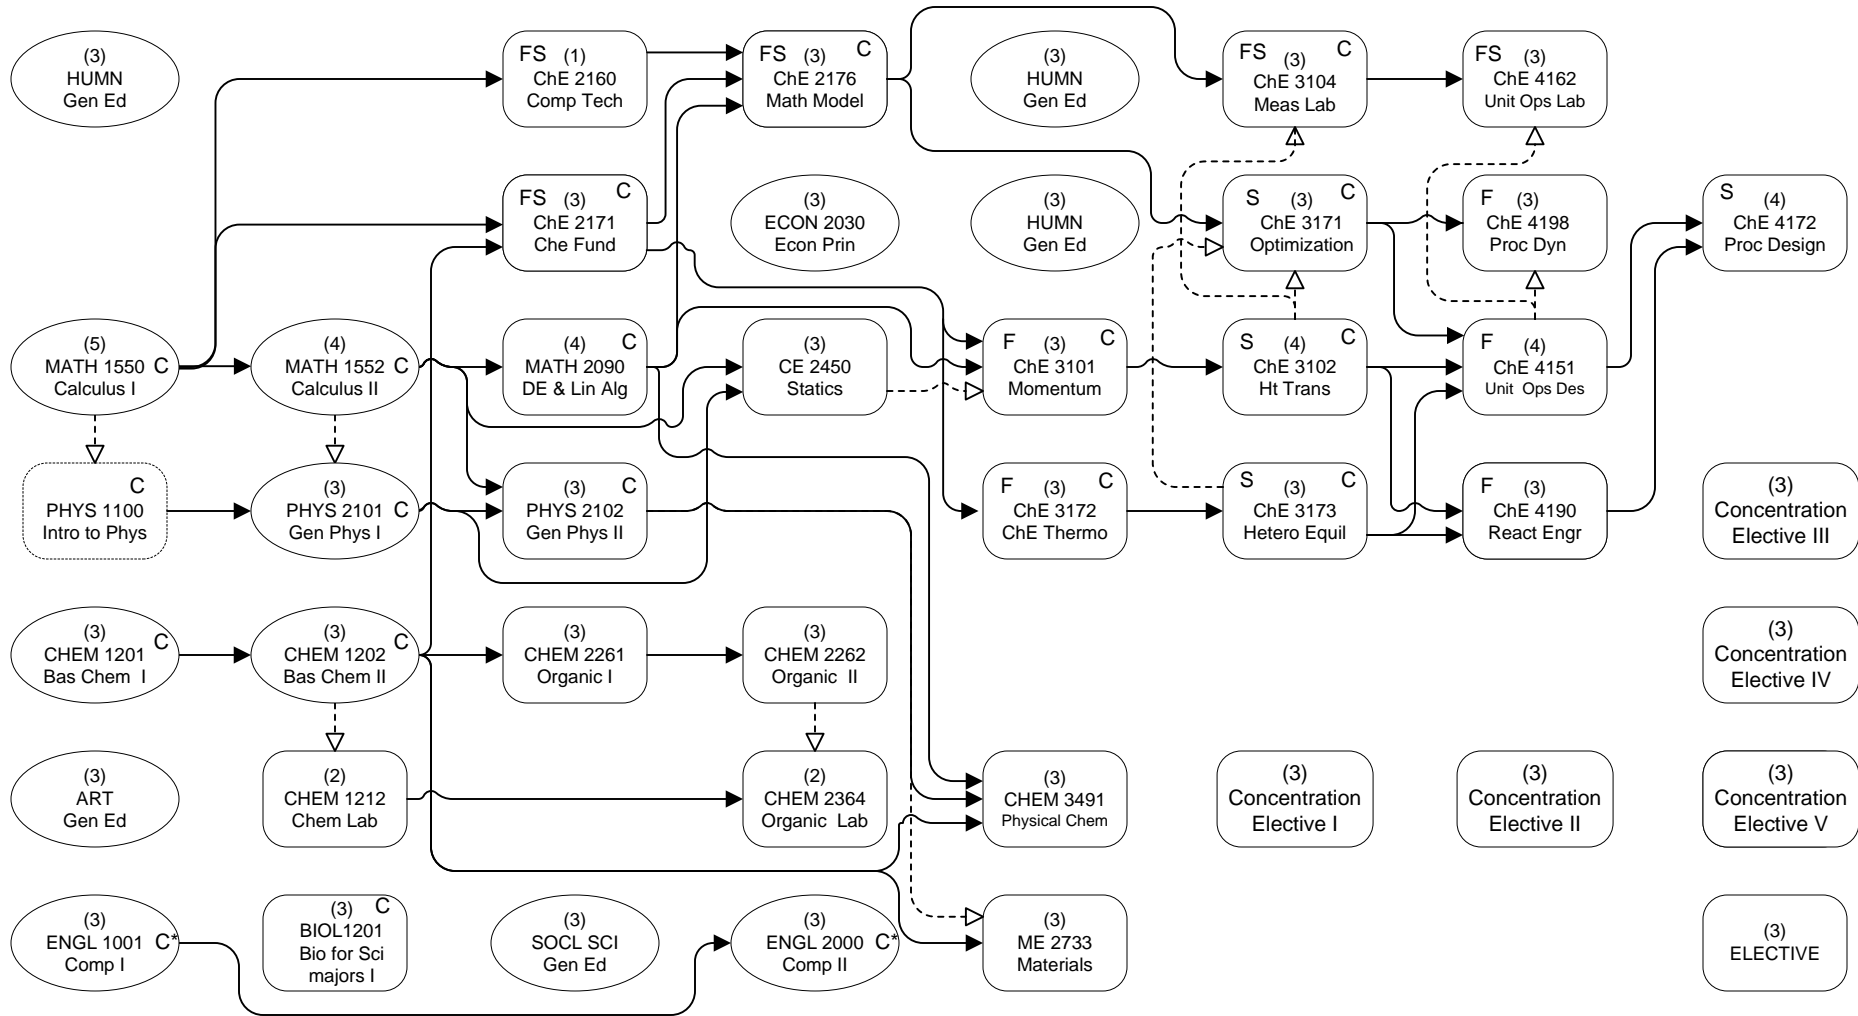

CHE

CHE

HOURS: 17 15 17 17 18 16 16 16 = 132

<p>—————▶ Credit required</p> <p>-----▶ Credit or registration required</p> <p>110 ChE Bldg Chemical Engineering Office</p> <p>General Education - See 2010-2011 General Catalog</p>	<h2>FLOWCHART LEGEND</h2> <p>C* Grade of "C" or better required in all English courses</p> <p>C Grade of "C" or better in these courses is required before enrolling in any subsequent courses that cite them as a prerequisite.</p>	<p>FS Course taught both fall and spring semesters</p> <p>F Course taught in fall only</p> <p>S Course taught in spring only</p>
<p>110 Chem Engr Bldg Chemical Engineering Office</p>	<p>www.che.lsu.edu</p>	<p>Revised: 8/9/10</p>